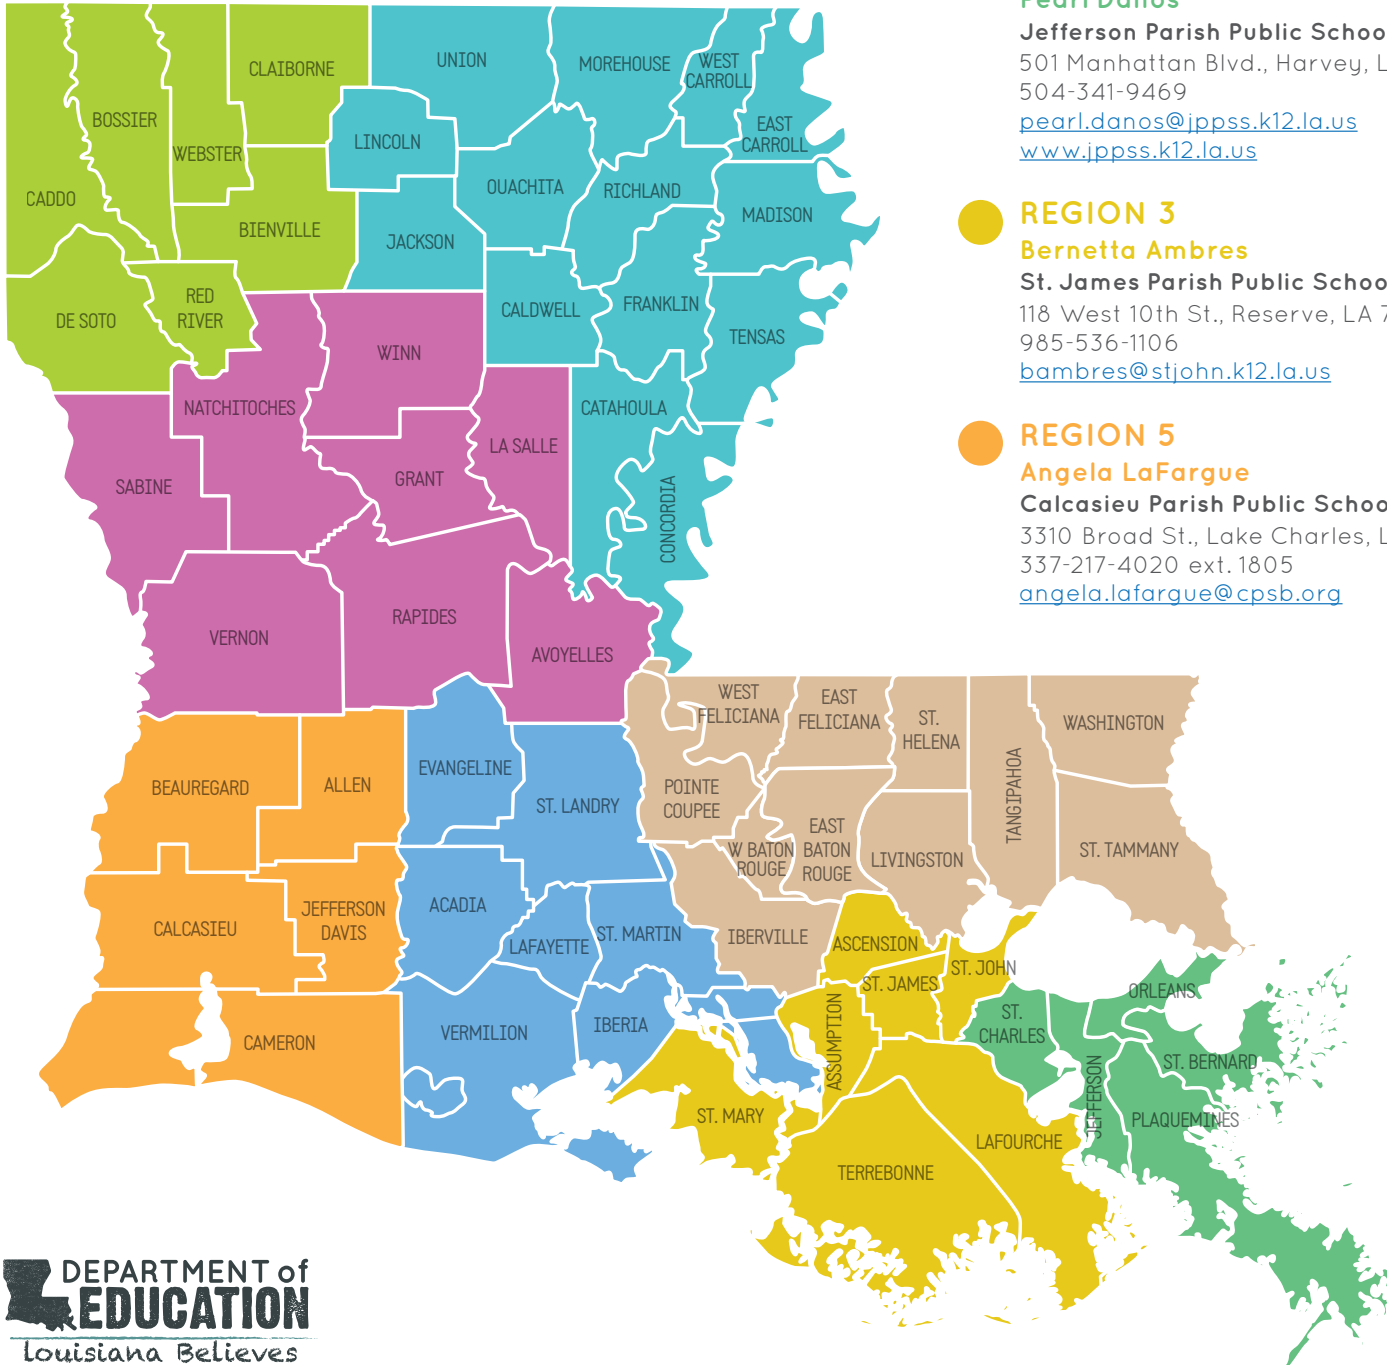

REGIONAL POSITIVE BEHAVIOR INTERVENTION SUPPORT (PBIS) CONSORTIUM CONTACTS 2018

REGION 1
Pearl Danos
Jefferson Parish Public Schools
 501 Manhattan Blvd., Harvey, LA 70058
 504-341-9469
pearl.danos@jppss.k12.la.us
www.jppss.k12.la.us