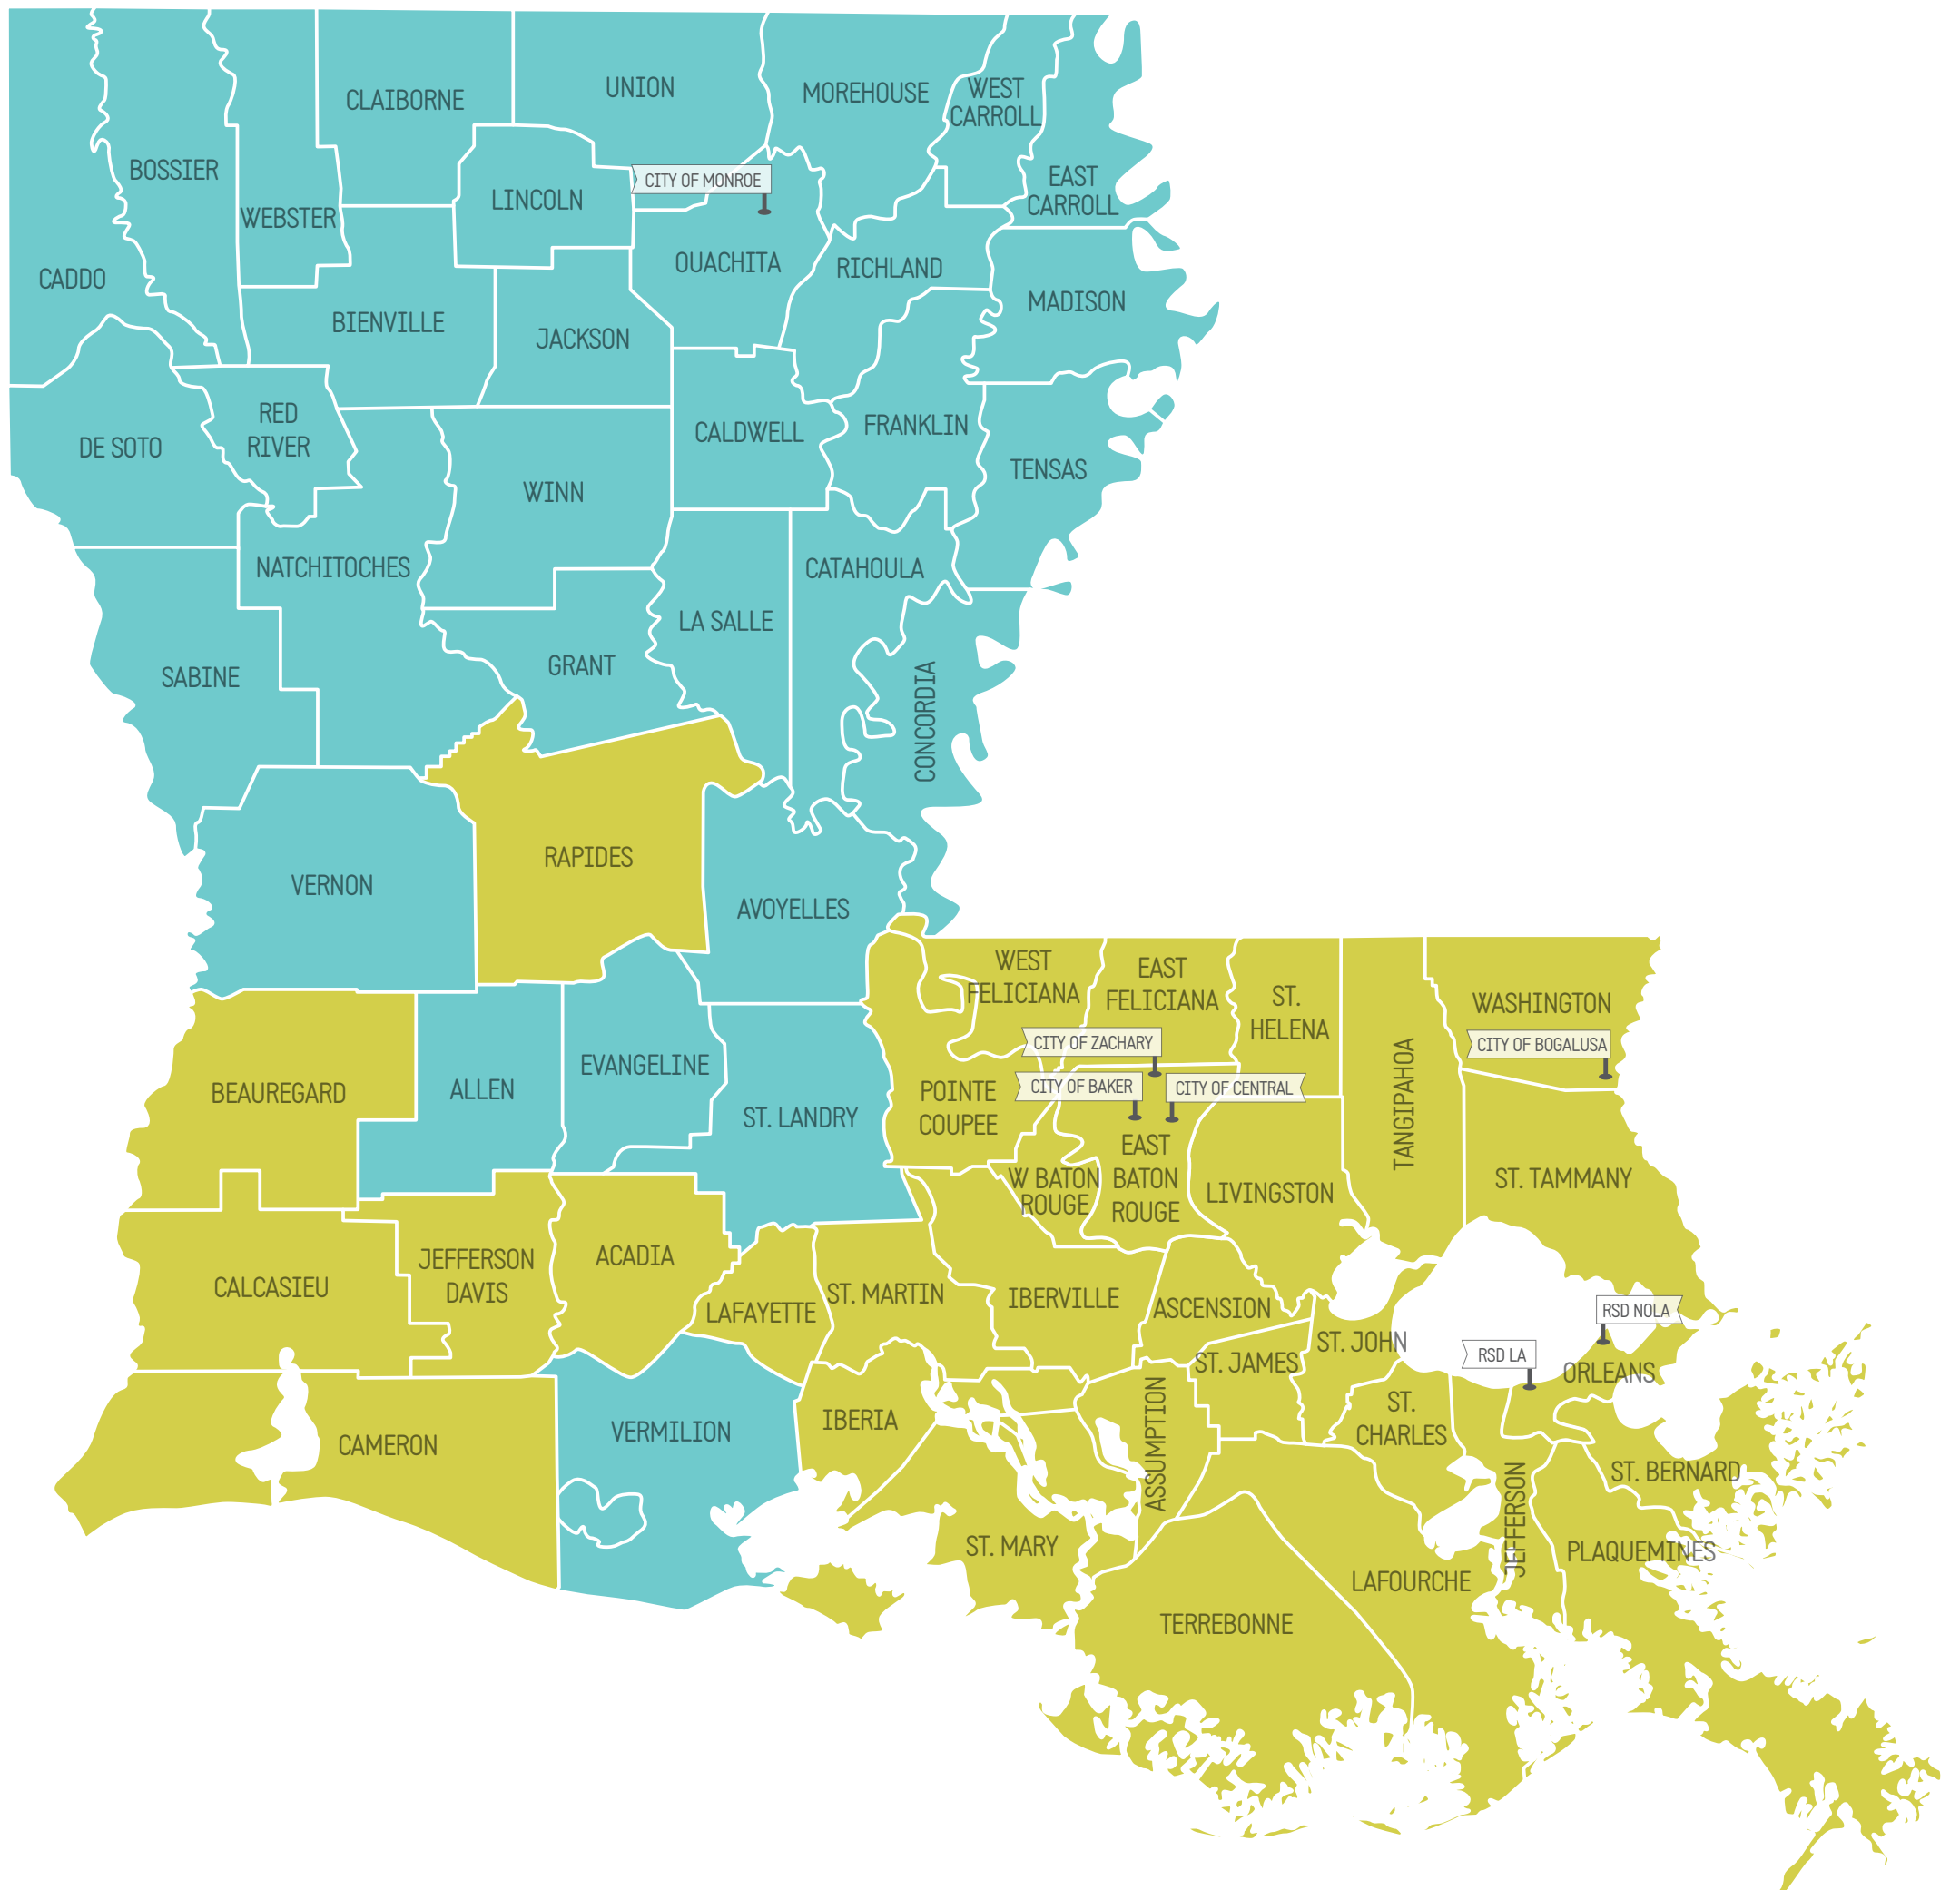

Network Structure 2018-2019

School System Support Officers:

NORTHERN NETWORK • DANA TALLEY

SOUTHERN NETWORK • FRANCIS TOUCHET