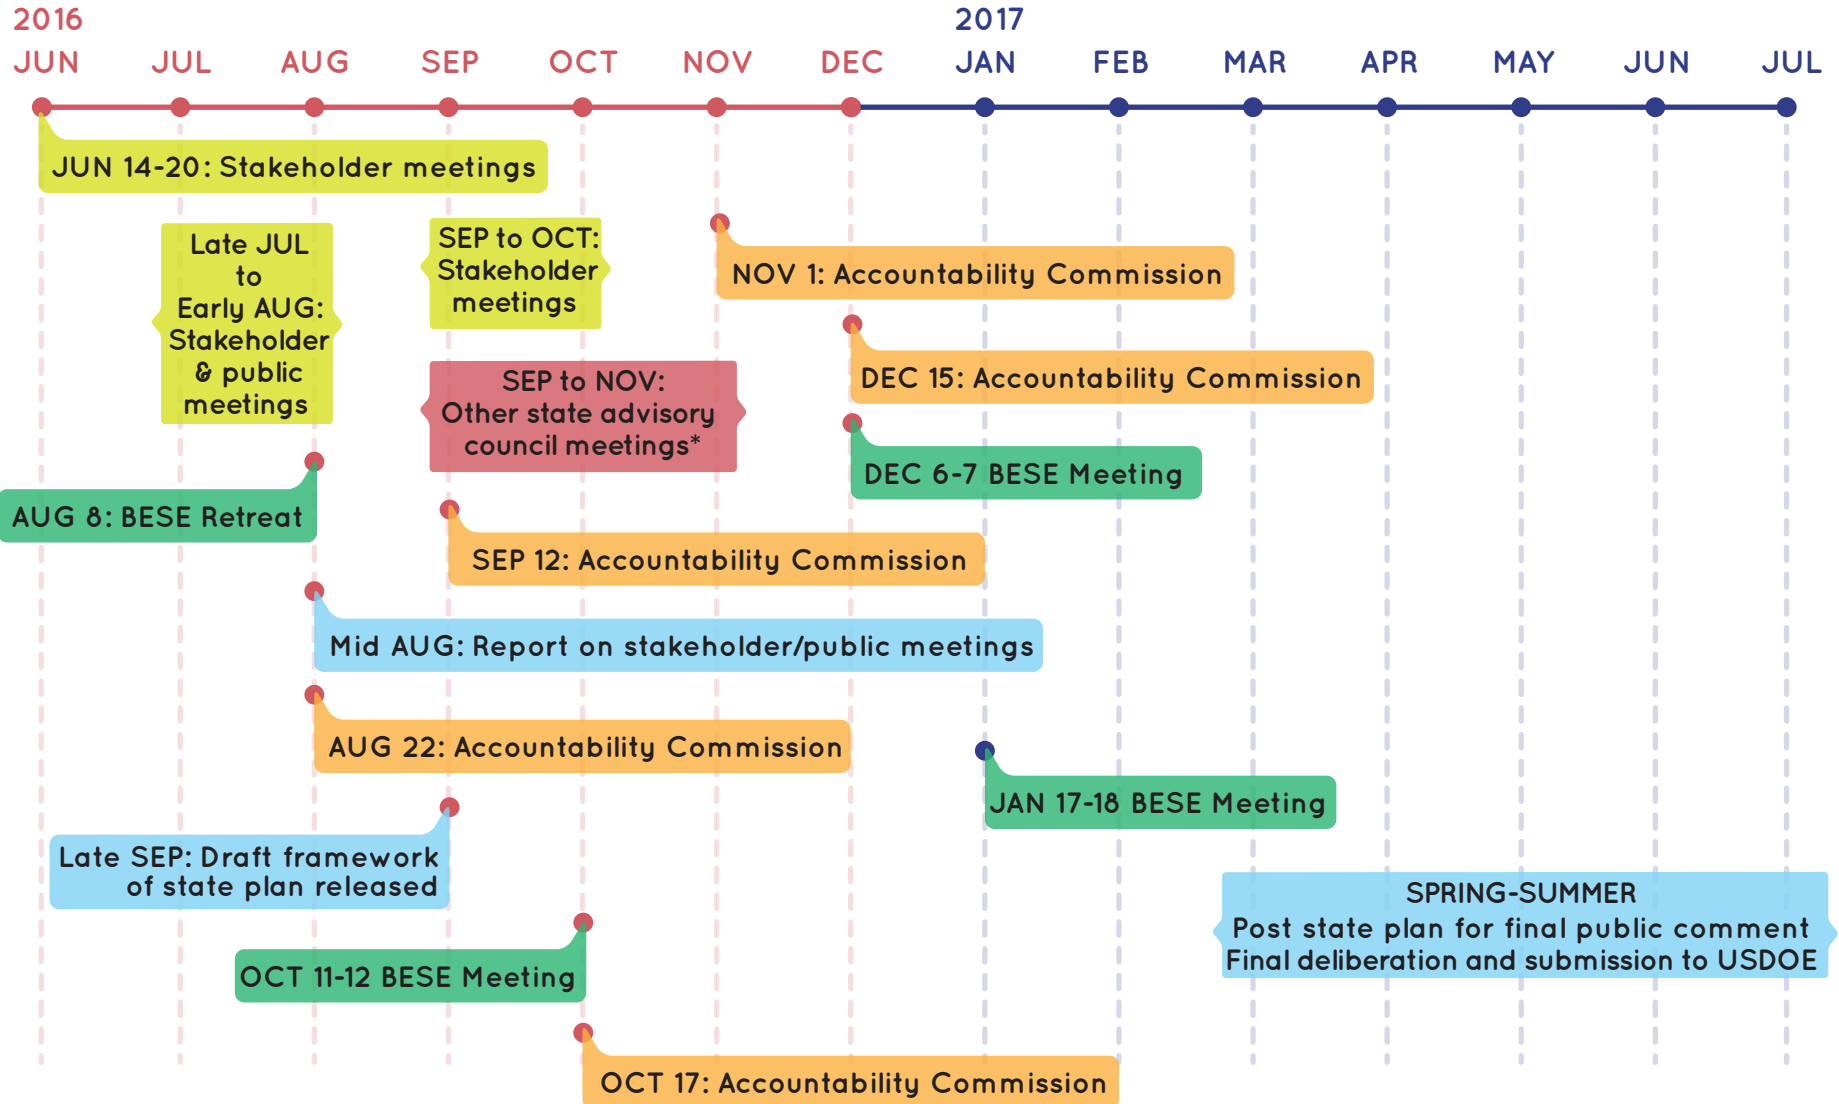

# ESSA STATE PLAN DEVELOPMENT TIMELINE

\*Special Education Advisory Panel, Superintendents Advisory Council, Early Childhood Care, and Education Advisory Council, Workforce Investment Council, and more.