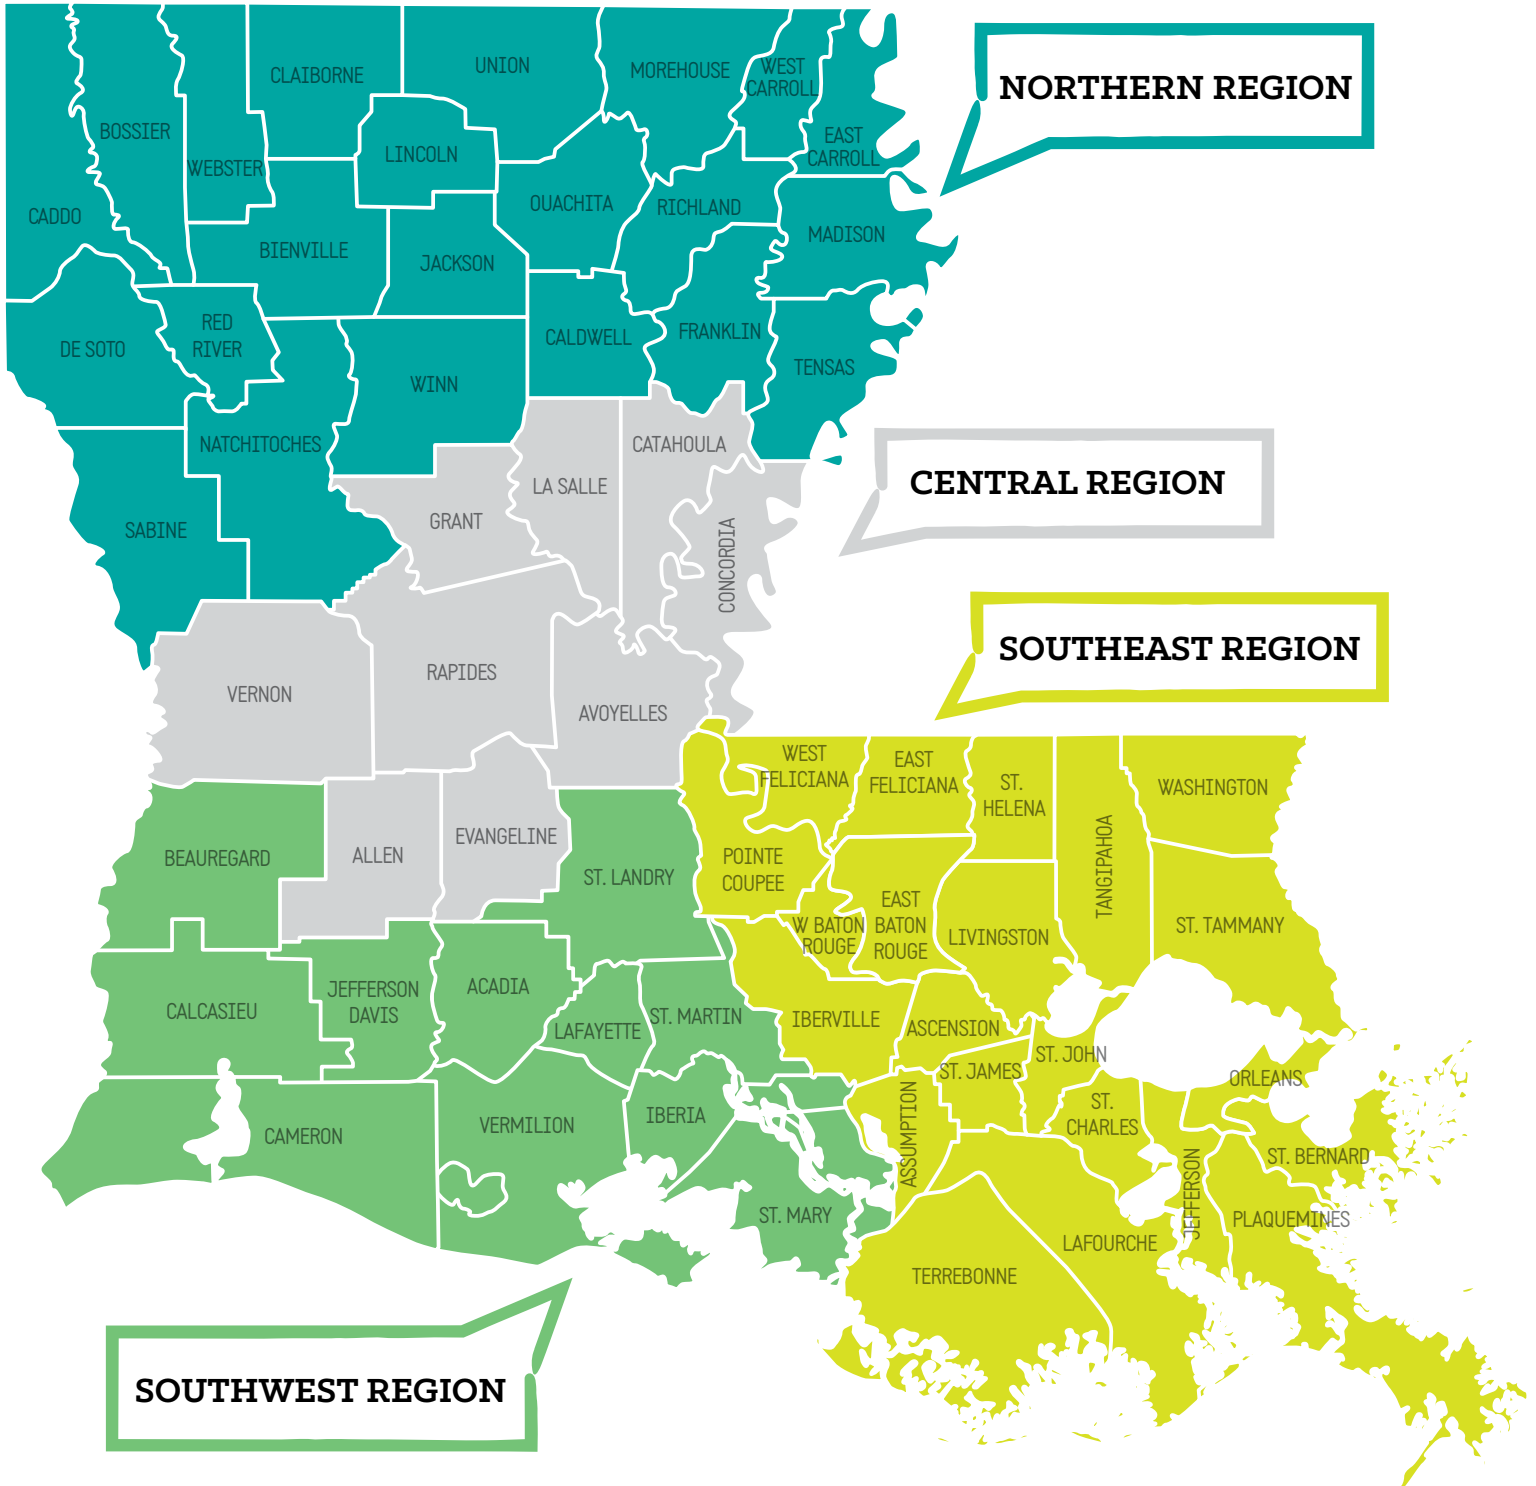

Be a Leader

PROVIDERS BY REGION

Northern Region

Educational Leader Programs

PROVIDER	LOCATION	WEBSITE	ADMISSIONS
Grambling State University	403 Main St., Grambling, LA 71245	http://www.gram.edu/academics/majors/education/leadership/	1-888-863-3655
Iteach	P.O. Box 1626, Denton, TX 76202	www.iteachlouisiana.com	1-940-383-8100
Louisiana State University Shreveport	One University Place, Shreveport, LA 71115	https://www.lsus.edu/academics/graduate-studies/graduate-programs/online-master-of-education-in-educational-leadership	1-800-229-5957
Louisiana Tech University	315 Wisteria Street, Ruston, LA 71272	http://education.latech.edu/	1-318-257-3036
Northwestern State University	175 Sam Sibley Dr., Natchitoches, LA 71497	https://tlc.nsula.edu/	1-800-767-8115
University of Louisiana at Monroe	700 University Ave., Monroe, LA 71209	http://www.ulm.edu/education/index.html	1-318-342-1000

Central Region

Educational Leader Programs

PROVIDER	LOCATION	WEBSITE	ADMISSIONS
Iteach	P.O. Box 1626, Denton, TX 76202	www.iteachlouisiana.com	1-940-383-8100
Louisiana College	1140 College Dr., Pineville, LA 71360	http://www.lacollege.edu/MAT	1-800-487-1906

Southwest Region

Educational Leader Programs

PROVIDER	LOCATION	WEBSITE	ADMISSIONS
McNeese State University	4205 Ryan St., Lake Charles, LA 70609	http://www.mcneese.edu/ep	1-800-622-3352
University of Louisiana at Lafayette	104 E. University Circle, Lafayette, LA 70503	https://foundations.louisiana.edu/programs/masters	1-800-752-6553