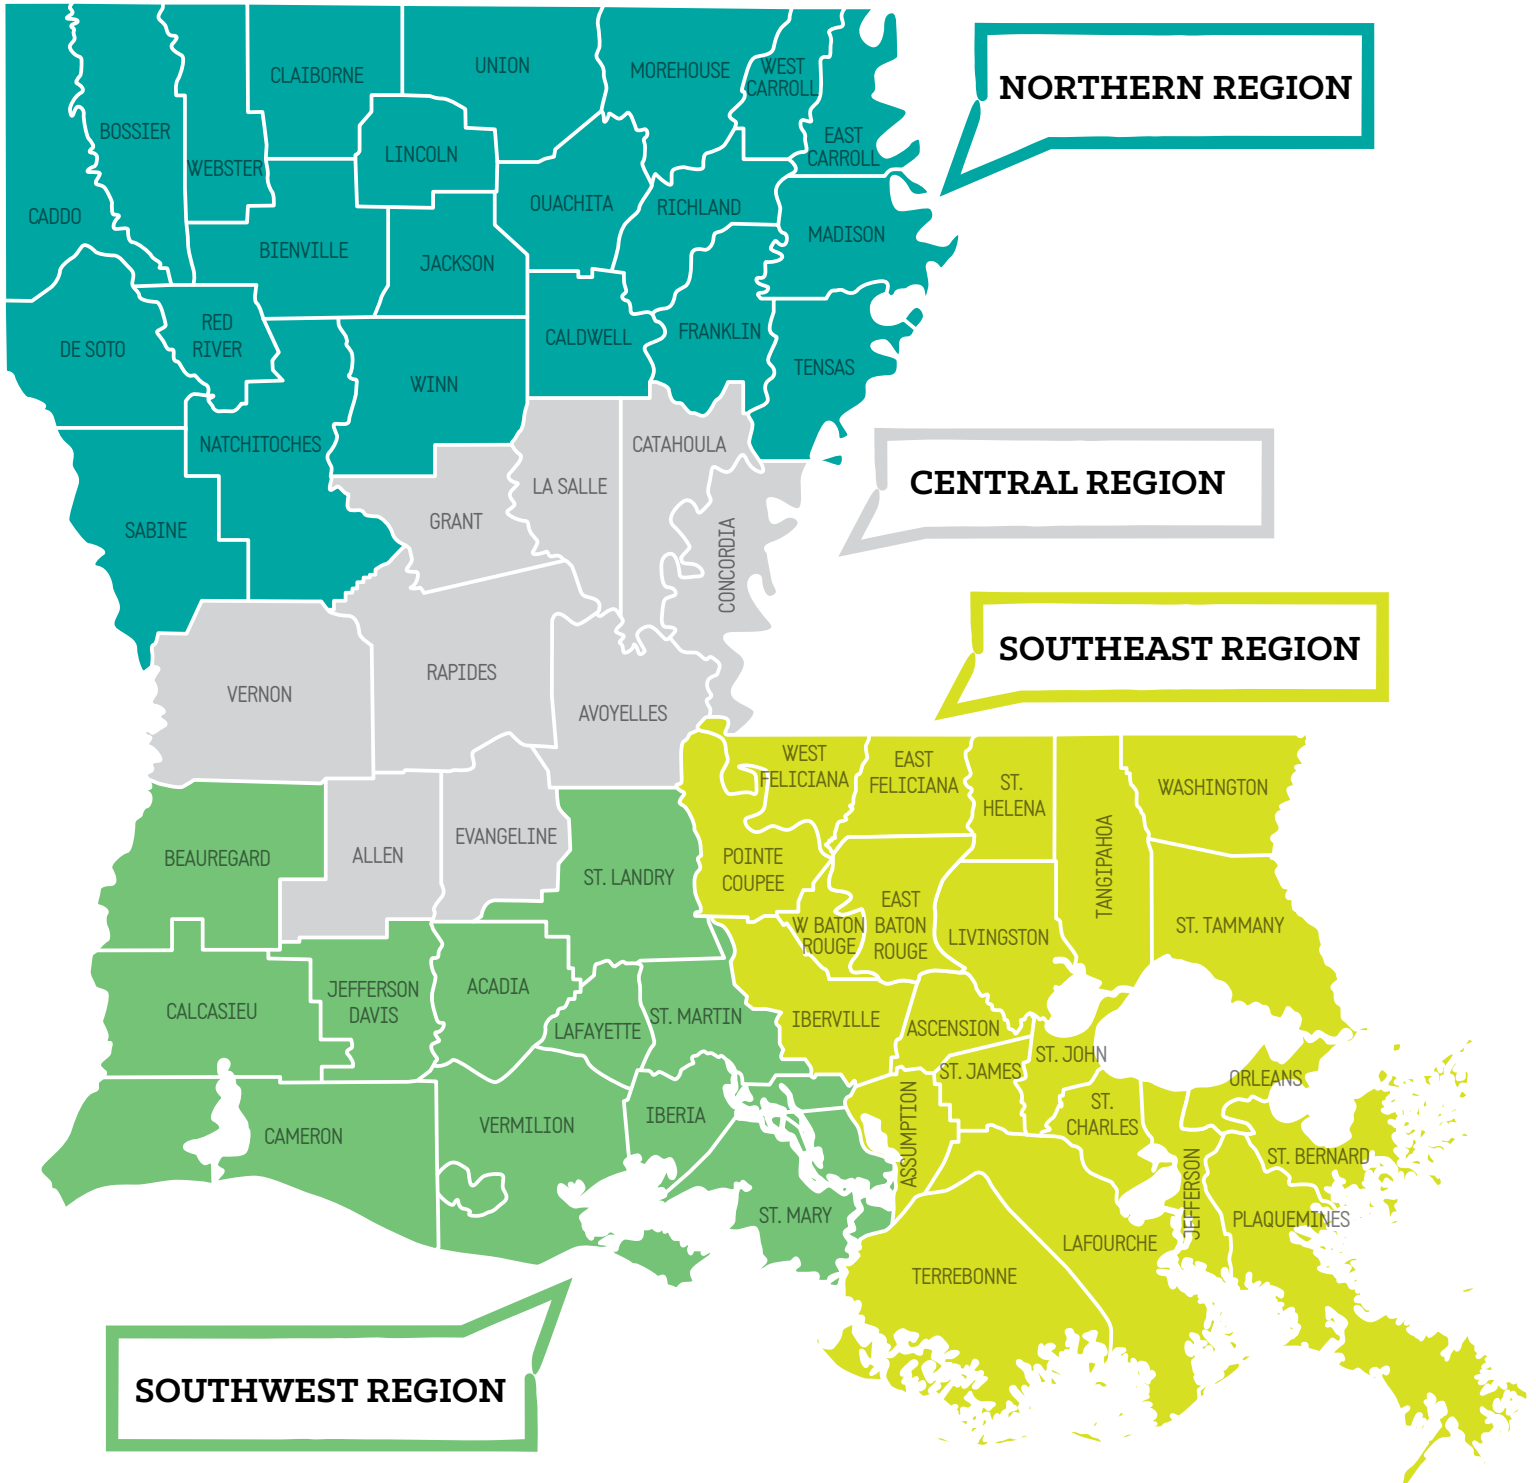

Be a Leader

PROVIDERS BY REGION

Northern Region

Educational Leader Programs

PROVIDER	LOCATION	WEBSITE	ADMISSIONS
Associated Professional Educators of Louisiana	7907 Wrenwood Blvd., Suite B Baton Rouge, LA 70809	www.louisianaprincipals.com	225-769-4005
Grambling State University	403 Main St., Grambling, LA 71245	http://www.gram.edu/academics/majors/education/leadership/	1-888-863-3655
Iteach	P.O. Box 1626, Denton, TX 76202	www.iteachlouisiana.com	1-940-383-8100
Louisiana State University Shreveport	One University Place, Shreveport, LA 71115	https://www.lsus.edu/academics/graduate-studies/graduate-programs/online-master-of-education-in-educational-leadership	1-800-229-5957
Louisiana Tech University	315 Wisteria Street, Ruston, LA 71272	http://education.latech.edu/	1-318-257-3036
National Center on Education and the Economy - NCEE The NISL Program	2121 K St, NW, Suite 700, Washington, DC 20037	https://ncee.org/what-we-do/center-on-system-leadership/	1-985-788-4507
Northwestern State University	175 Sam Sibley Dr., Natchitoches, LA 71497	https://tlc.nsula.edu/	1-800-767-8115
Teachers College Columbia University	526 Pine St., New Orleans, LA 70118	https://www.tc.columbia.edu/organization-and-leadership/spa-nola/	1-504-522-3395
University of Louisiana at Monroe	700 University Ave., Monroe, LA 71209	http://www.ulm.edu/education/index.html	1-318-342-1000