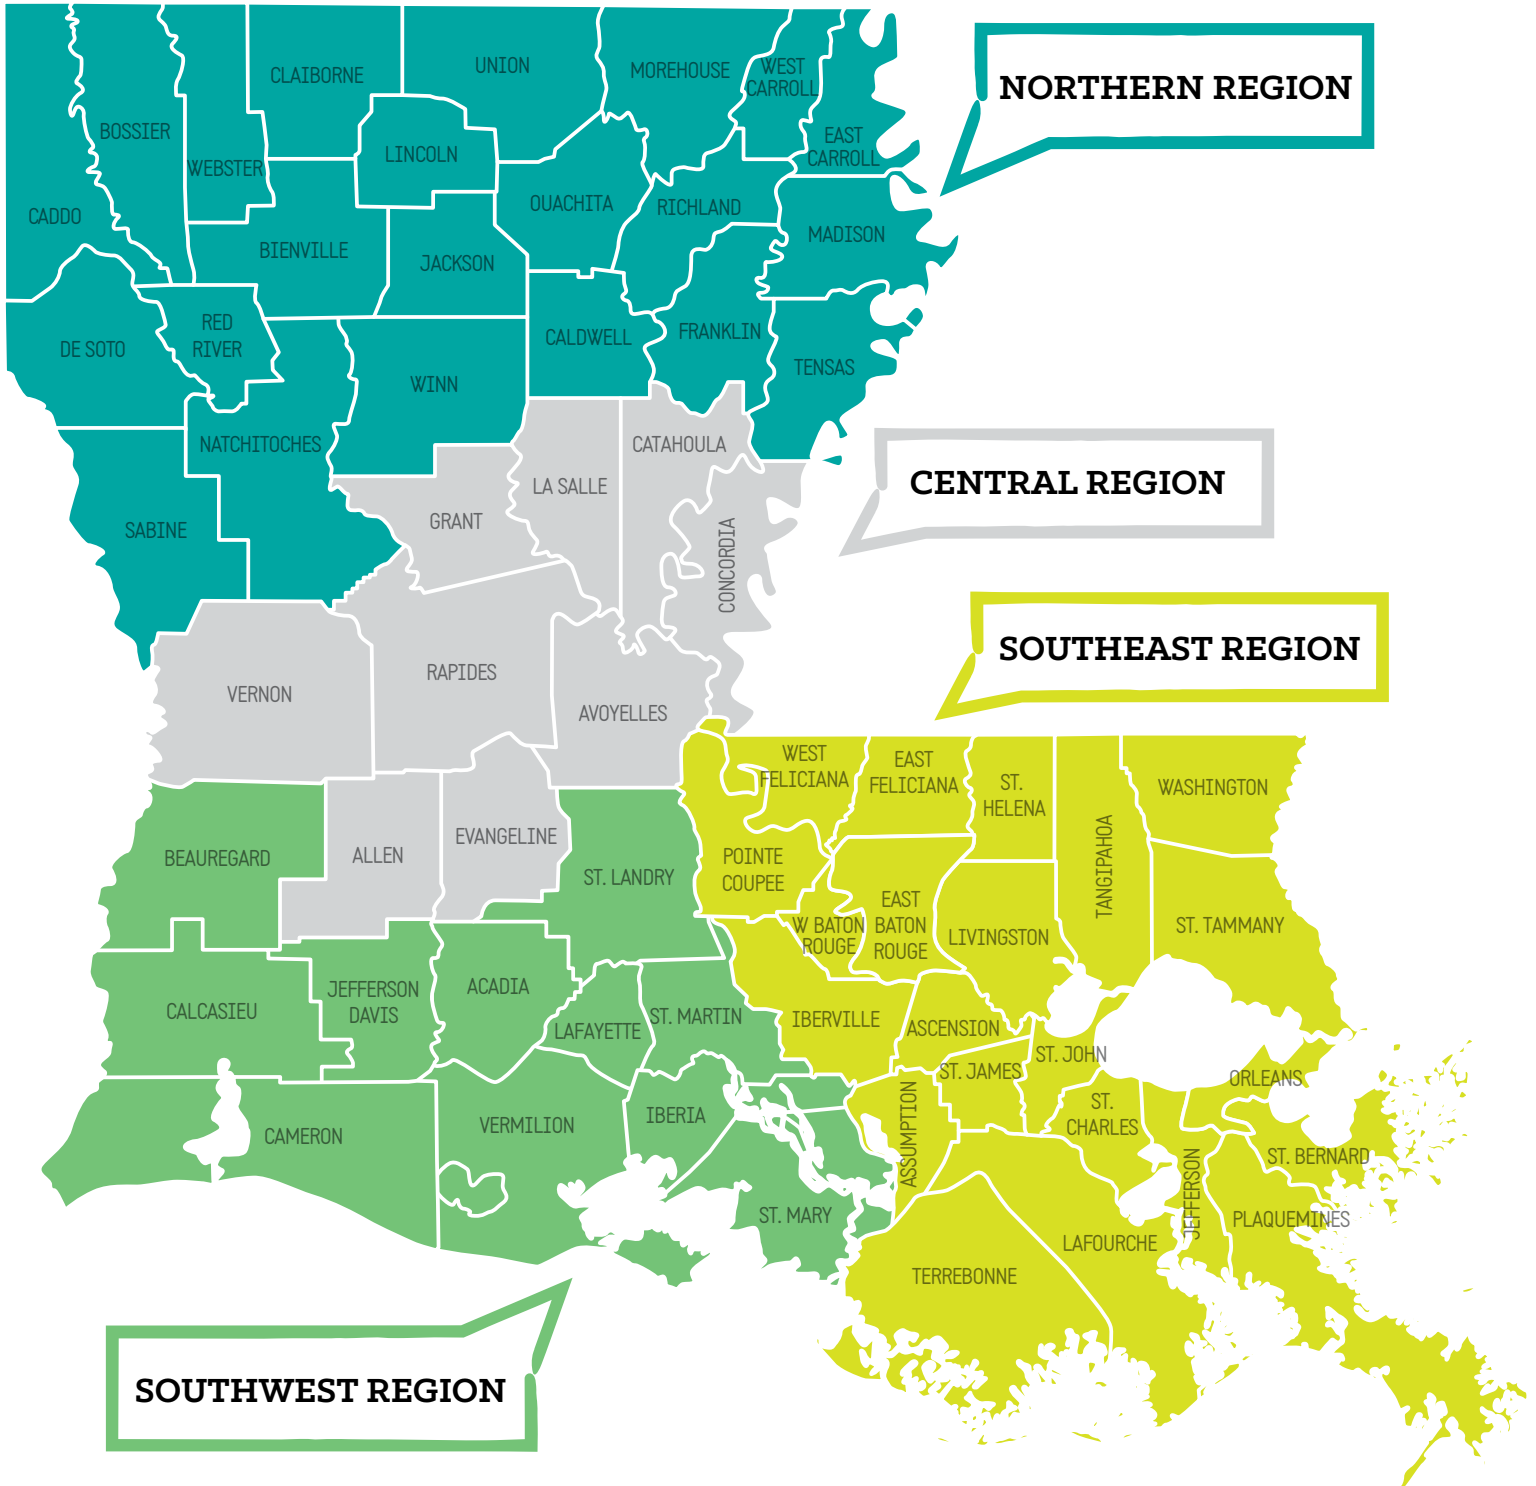

Be a Teacher

PROVIDERS BY REGION

Northern Region

Undergraduate Teacher Preparation Program

PROVIDER	LOCATION	WEBSITE	ADMISSIONS
Grambling State University	403 Main St., Grambling, LA 71245	http://www.gram.edu/academics/majors/education/	1-888-863-3655
Louisiana Tech University	315 Wisteria Street, Ruston, LA 71272	http://education.latech.edu/	1-318-257-3036
Louisiana State University Shreveport	One University place, Shreveport, LA 71115	https://www.lsus.edu/academics/college-of-business-education-and-human-development/school-of-education	1-800-229-5957
Northwestern State University	175 Sam Sibley Dr., Natchitoches, LA 71497	https://tlc.nsula.edu/	1-800-767-8115
University of Louisiana at Monroe	700 University Ave., Monroe, LA 71209	http://www.ulm.edu/education/index.html	1-318-342-1000